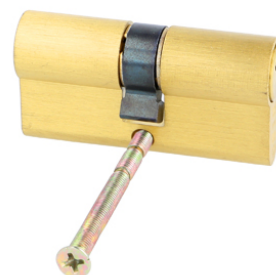

PRODUCT SHEET

Description:

Profile Cylinder, Brass Satin, 62mm, (26+10+26mm) Yale Key Way, W/3 Metal Keys:SISO ,W/Screw

Item number:

14.60.038-1

Units	Box	Carton	HS Code	Barcode
Pcs.	10	100	8301600090	 5704866051101