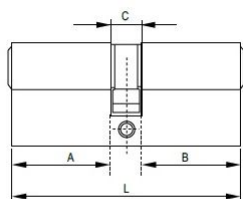

PRODUCT SHEET

Description:

Profile Cylinder, Brass Satin, 62mm, (26+10+26mm) Yale Key Way, W/3 Metal Keys:SISO ,W/Screw

Item number:

14.60.038-1

Units	Box	Carton	HS Code	Barcode
Pcs.	10	100	8301600090	 5704866051101